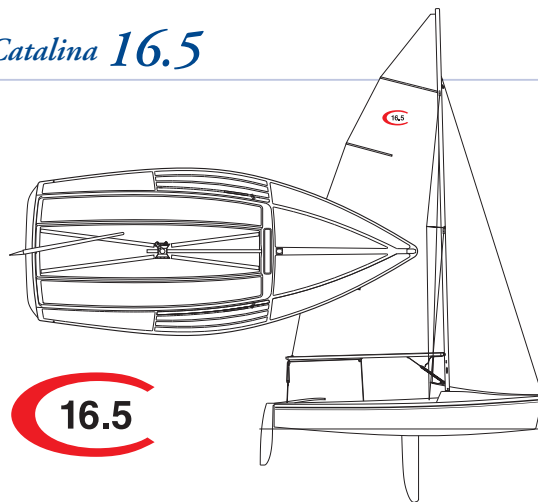

## Catalina 14.2

<b>Length Overall</b>	4.62 m	15' 2"
<b>Length of Hull</b>	4.32 m	14' 2"
<b>Length at Waterline</b>	4.04 m	13' 3"
<b>Beam</b>	1.88 m	6' 2"
<b>Draft</b>	<i>Board Up</i>	.10 m 0' 4"
	<i>Board Down</i>	1.07 m 3' 6"
	<i>Keel</i>	.61 m 2' 0"
<b>Approx. basic weight</b>	<i>Centerboard</i>	154.22 kg 340 lbs
	<i>Keel</i>	258.54 kg 570 lbs
<b>Sail Area (100% foretriangle)</b>	10.31 m <sup>2</sup>	111 sq ft
<b>Boom Vang</b>	Block & Tackle	
<b>Mast Height Above Waterline</b>	6.73 m	22' 1"
<b>Mast Material</b>	Aluminum	
<b>Boom Material</b>	Aluminum	
<b>Opening Hatches/Ports</b>	1	
<b>Cockpit Seat Length</b>	2.44 m	8' 0"
<b>Cockpit Width Max</b>	1.30 m	4' 3"
<b>Tiller Extension</b>	Standard	
<b>Hiking Straps</b>	Standard	
<b>White or Colored Sails</b>	Standard	

## Catalina 16.5

<b>Length Overall</b>	5.44 m	17' 10"
<b>Length of Hull</b>	4.98 m	16' 4"
<b>Length at Waterline</b>	4.69 m	15' 5"
<b>Beam</b>	2.13 m	7' 0"
<b>Draft</b>	<i>Board Up</i>	.127 m 0' 5"
	<i>Board Down</i>	1.34 m 4' 5"
	<i>Keel</i>	.91 m 3' 0"
<b>Approx. basic weight</b>	<i>Centerboard</i>	195.04 kg 430 lbs
	<i>Keel</i>	294.83 kg 650 lbs
<b>Sail Area (100% foretriangle)</b>	13.38 m <sup>2</sup>	144 sq ft
<b>Boom Vang</b>	Block & Tackle	
<b>Mast Height Above Waterline</b>	6.95 m	22' 10"
<b>Mast Material</b>	Aluminum	
<b>Boom Material</b>	Aluminum	
<b>Opening Hatches/Ports</b>	1	
<b>Cockpit Seat Length</b>	2.85 m	9' 4.5"
<b>Cockpit Width Max</b>	1.39 m	4' 7"
<b>Tiller Extension</b>	Standard	
<b>Hiking Straps</b>	Standard	
<b>White Sails</b>	Standard	